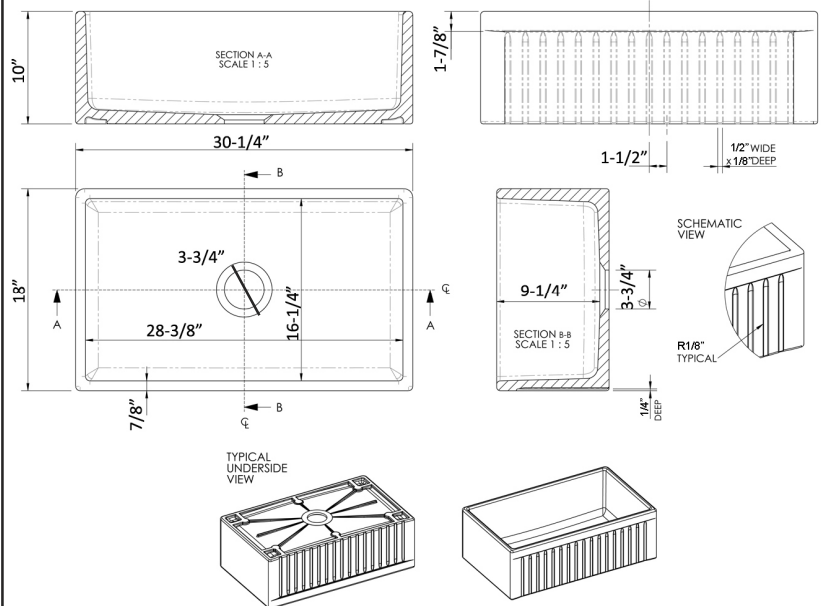

**30" CARTHAGE SINGLE  
BOWL FARMER SINK**

Cat. No  
FSSB1110

Interior-view

W: 30-1/4"  
D: 18"  
H: 10"

**Interior Dimensions:**

Basin Interior: 28-3/8" x 16-1/4"  
Basin Depth: 9-1/4"

**Features:**

- ▶ Constructed of fine fireclay for beauty and durability
- ▶ Fluted front, smooth plain front on opposite side
- ▶ Center drain
- ▶ Fireclay provides a smooth, waveless surface
- ▶ Non-porous surface resists heat, stains and cracking
- ▶ 7/8" rim
- ▶ Accommodates 3-1/2" drain
- ▶ IAMPO approved
- ▶ Glazed on 4 sides

**Color:**

WH White

Dimensions of fixture are nominal and may vary within the range of tolerances established by ANSI Standard A112.19.2. Dimensions and specifications subject to change without notice.